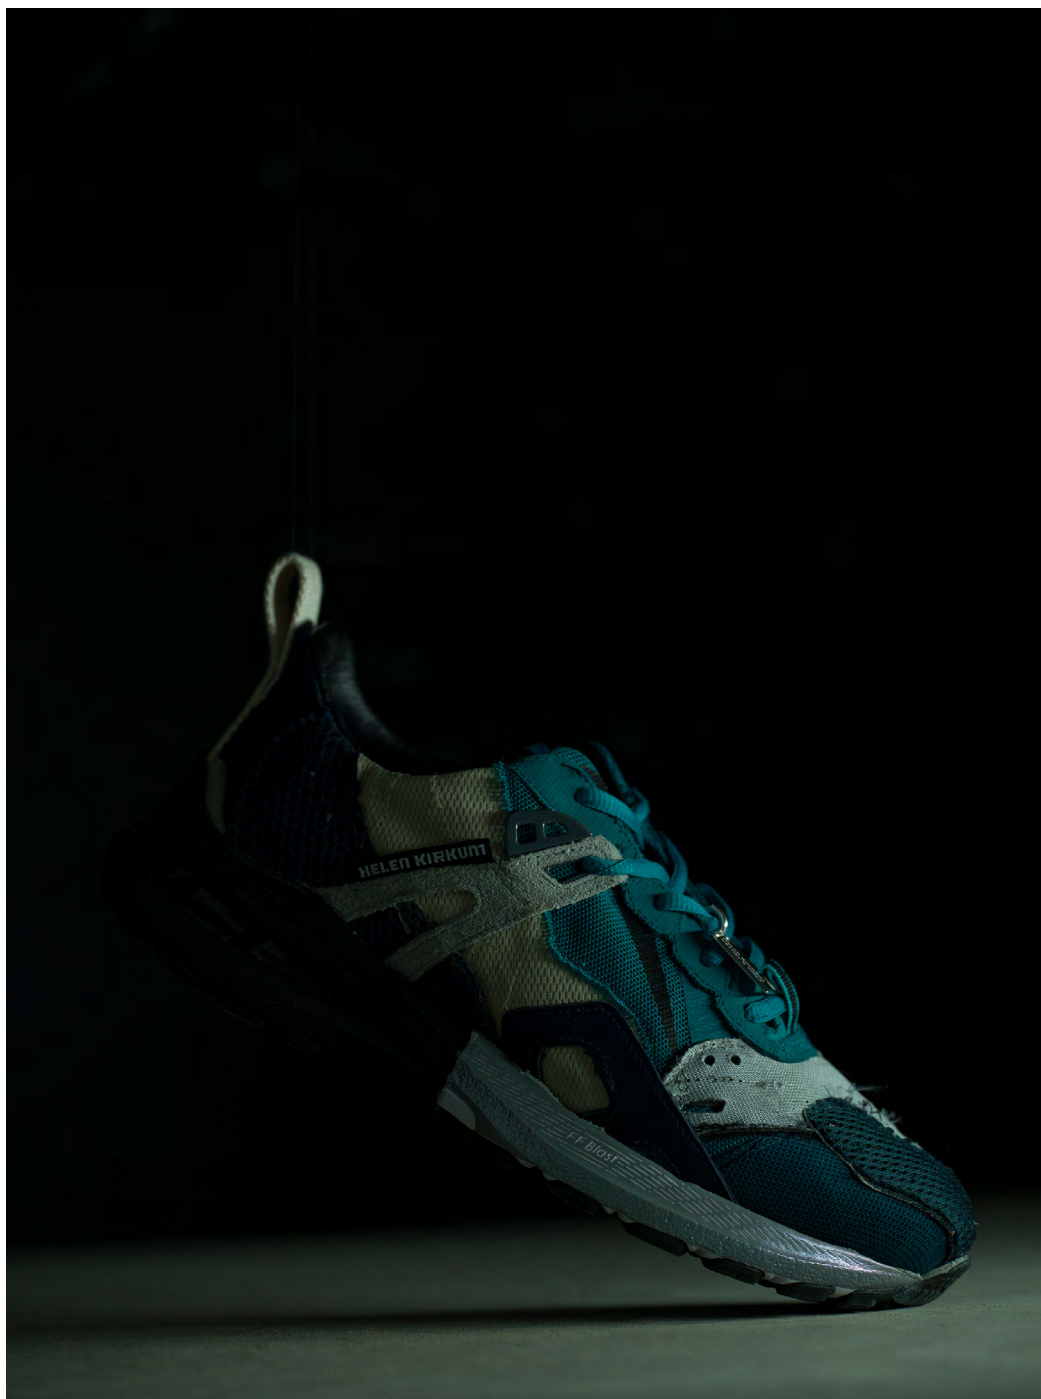

VOYAGE RUN

TEAL/GREY

UK 6/ EU 40/ US 7/ CM 25

VOYAGE RUN

WORN WHITE

UK 8/ EU 42/ US 19/ CM 26.8

**HELEN KIRKUM X
RÄTHEL & WOLF**

LACE LOCK

SILVER PLATED

VOYAGE CUP

FADED BLACK

UK 9/ EU 43/ US 10/ CM 27.5

VOYAGE CUP

WORN WHITE

UK 11/ EU 45/ US 12/ CM 29.5

LEGACY RUN

BLUE/GREY

UK 10 EU 44/ US 11/ CM 28.5

LEGACY RUN

BLUE/WHITE

UK 6/ EU 40/ US 7/ CM 25

**HELEN KIRKUM X
RÄTHEL & WOLF**

LACE LOCK

SILVER PLATED