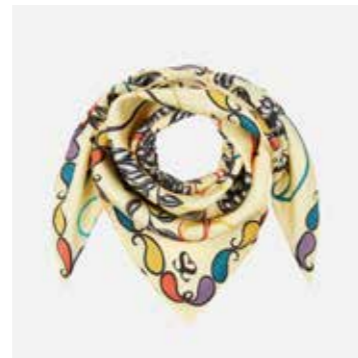

Paisley Cream
Square Scarf
90 x 90cm, 100% Organic Silk Twill
034601