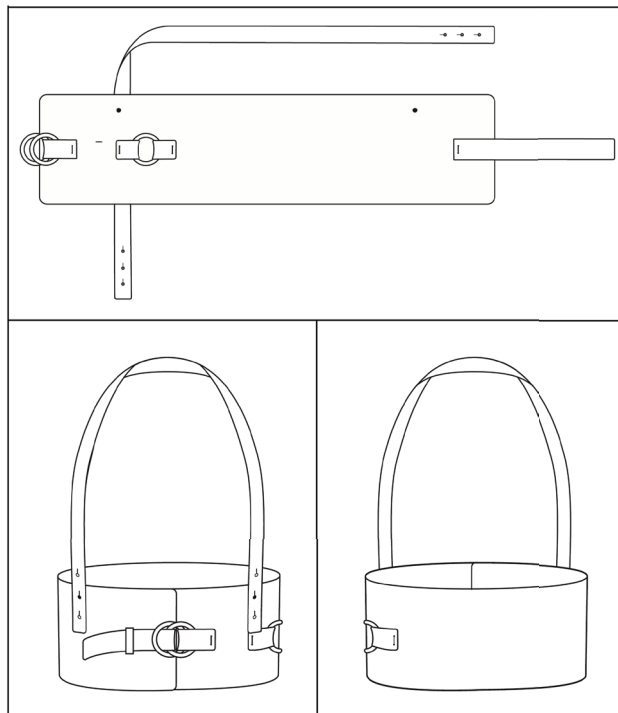

*b* : vegetable tanning  
resin coated

*c* : thickness 2,8 mm

*2* : hardware, solid brass

Spec: wrist bag

Measurement: *h* 9 cm, *w* 10 cm, *d* 4 cm

*1S 208*

*noun | shel·ter | \ shel-tər \*

*1 a* : Buttero leather  
cow hide

*b* : vegetable tanning  
resin coated

*c* : thickness 2,8 mm

*2* : hardware, solid brass

Spec: harness/armour

*Sizes:*

*Waist Circumference*

*XS* : 68/70/72 cm

*S* : 74/76/78 cm

*M* : 80/82/84/86 cm

<sup>1</sup>S 209

noun | shel·ter | \ shel-tər \

1 a : Buttero leather  
cow hide

b : vegetable tanning  
resin coated

c : thickness 2,8 mm

2 : hardware, solid brass

Spec: harness/armour

Bag Dimintions: h 17 cm, w 9 cm, d 3,5 cm

Sizes:

XS : 205 cm

S : 207 cm

M : 209 cm

*1S 210*

*noun | shel·ter | \ shel-tar \*

*1 a* : Buttero leather  
cow hide