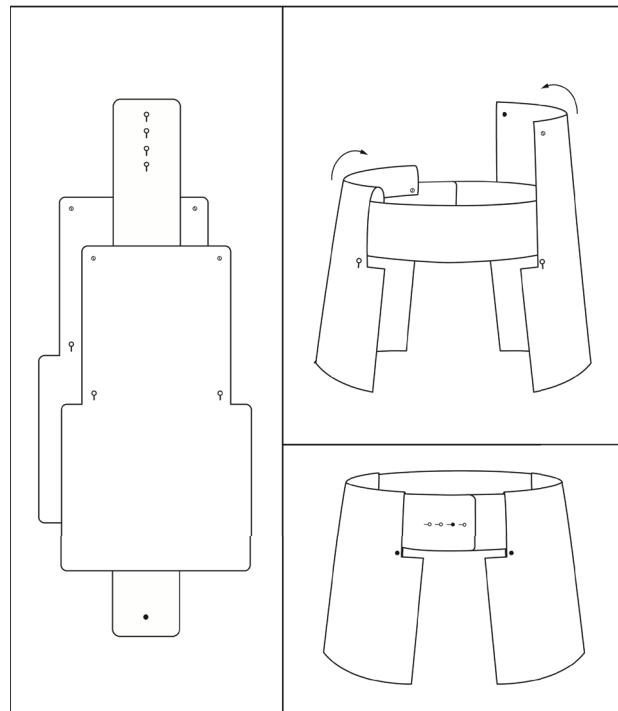

*2* : hardware, solid brass

Spec: utility belt

Sizes:

Waist Circumference

*XS* : 68/70/72 cm  
*S* : 74/76/78 cm  
*M* : 80/82/84/86 cm

<sup>1</sup>S 206

noun | shel·ter | \ shel-tər \

1 a : Buttero leather  
cow hide

b : vegetable tanning  
resin coated

c : thickness 2,8 mm

2 : hardware, solid brass

Spec: hand bag

Measurement: *h* 16 cm, *w* 10 cm, *d* 4 cm

*1*S 207

*noun* | *shel·ter* | \ *shel-tər* \

*1 a* : Buttero leather  
cow hide