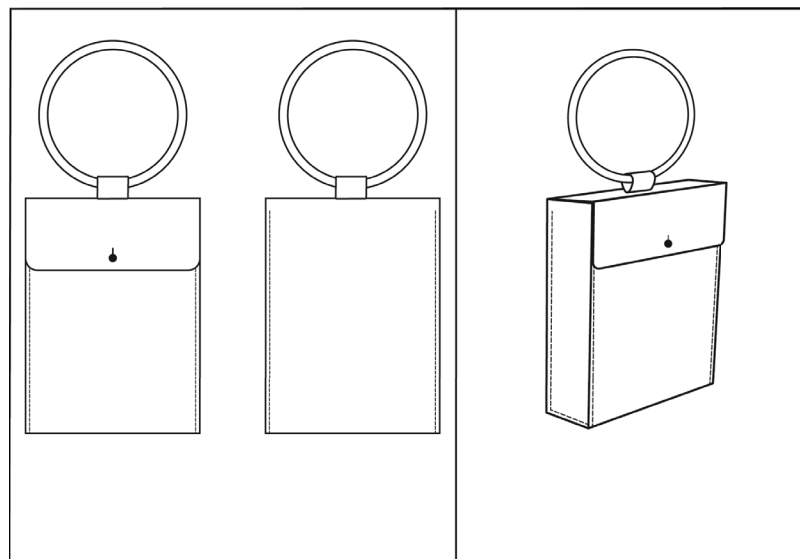

*XS* : 94/96/98 cm

*S* : 100/102/104 cm

*M* : 106/108/110 cm

*1* S 205

noun | shel·ter | \ shel-tər \

*1 a* : Buttero leather  
cow hide

*b* : vegetable tanning  
resin coated

*c* : thickness 2,8 mm

*2* : hardware, solid brass

Spec: utility belt

Sizes:

Waist Circumference

*XS* : 68/70/72 cm  
*S* : 74/76/78 cm  
*M* : 80/82/84/86 cm

<sup>1</sup>S 206

noun | shel·ter | \ shel-tər \

1 a : Buttero leather  
cow hide

b : vegetable tanning  
resin coated

c : thickness 2,8 mm

2 : hardware, solid brass

Spec: hand bag

Measurement: *h* 16 cm, *w* 10 cm, *d* 4 cm

*1*S 207

*noun* | *shel·ter* | \ *shel-tər* \

*1 a* : Buttero leather  
cow hide

*b* : vegetable tanning  
resin coated

*c* : thickness 2,8 mm

*2* : hardware, solid brass

Spec: wrist bag

Measurement: *h* 9 cm, *w* 10 cm, *d* 4 cm

*1S 208*

*noun | shel·ter | \ shel-tər \*

*1 a* : Buttero leather  
cow hide