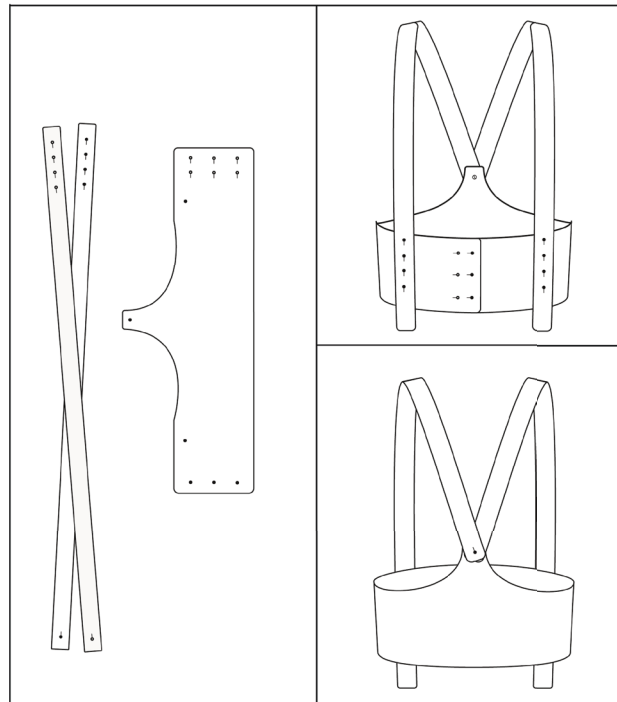

Bag Dimintions: h 17 cm, w 9 cm, d 3,5 cm

Sizes:

XS : 205 cm

S : 207 cm

M : 209 cm

*1S 210*

*noun | shel·ter | \ shel-tar \*

*1 a* : Buttero leather  
cow hide

*b* : vegetable tanning  
resin coated

*c* : thickness 2,8 mm

*2* : hardware, solid brass

Spec: harness/armour

*Sizes:*

*Waist Circumference*

*XS* : 68/70/72 cm  
*S* : 74/76/78 cm  
*M* : 80/82/84/86 cm

*1S 211*

*noun | shel·ter | \ shel-tər \*

*1 a* : Buttero leather  
cow hide

*b* : vegetable tanning  
resin coated

*c* : thickness 2,8 mm

*2* : hardware, solid brass

*Spec*: utility belt

Bag Dimentions: *h* 17 cm, *w* 17 cm, *d* 3,5 cm