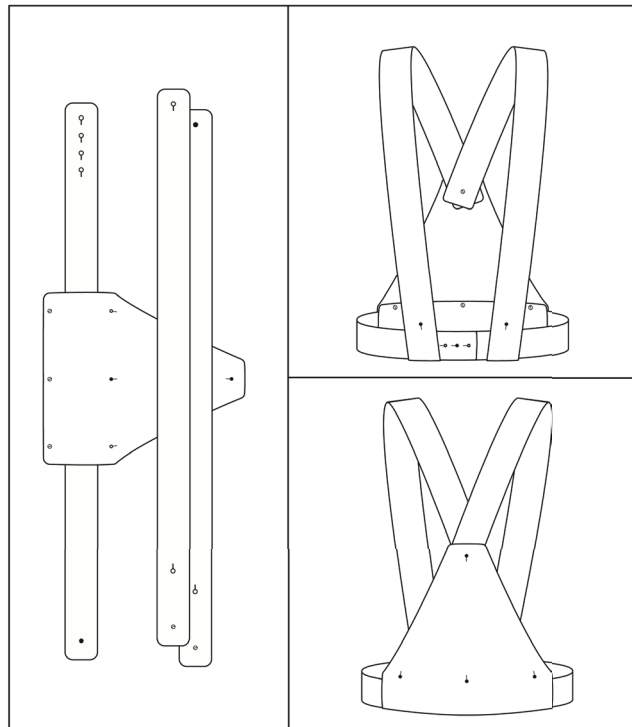

c : thickness 2,8 mm

2 : hardware, solid brass

Spec: utility belt

Bag Dimintions: *h* 18 cm, *w* 12 cm, *d* 4 cm

Sizes:

Waist Circumference

XS : 68/70/72 cm  
S : 74/76/78 cm  
M : 80/82/84/86 cm

*1s 204*

*noun | shel·ter | \ shel-tər \*

*1 a* : Buttero leather  
cow hide

*b* : vegetable tanning  
resin coated

*c* : thickness 2,8 mm

*2* : hardware, solid brass

*Spec:* harness / armour

*Sizes:*

*Hip Circumference*

*XS* : 94/96/98 cm

*S* : 100/102/104 cm

*M* : 106/108/110 cm

*1* S 205

noun | shel·ter | \ shel-tər \

*1 a* : Buttero leather  
cow hide

*b* : vegetable tanning  
resin coated

*c* : thickness 2,8 mm

*2* : hardware, solid brass

Spec: utility belt

Sizes:

Waist Circumference

*XS* : 68/70/72 cm  
*S* : 74/76/78 cm  
*M* : 80/82/84/86 cm

<sup>1</sup>S 206

noun | shel·ter | \ shel-tər \

1 a : Buttero leather  
cow hide