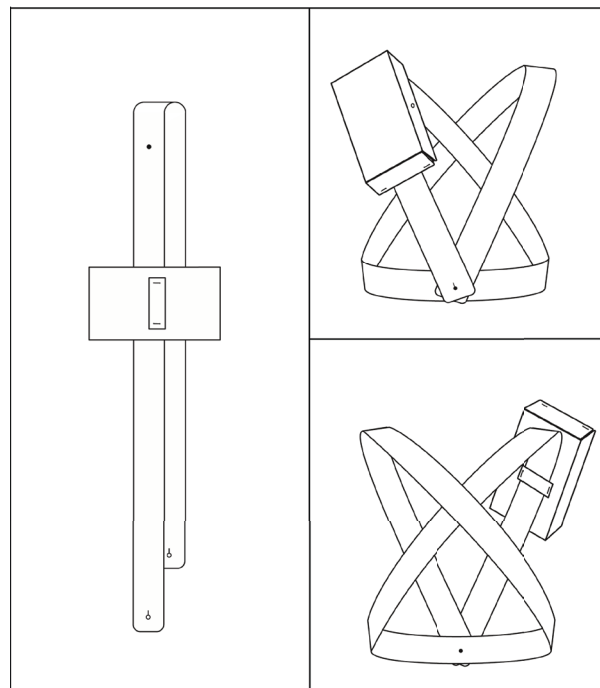

*b* : vegetable tanning  
resin coated

*c* : thickness 2,8 mm

*2* : hardware, solid brass

Spec: harness/armour

*Sizes:*

*Waist Circumference*

*XS* : 68/70/72 cm

*S* : 74/76/78 cm

*M* : 80/82/84/86 cm

<sup>1</sup>S 209

noun | shel·ter | \ shel-tər \

1 a : Buttero leather  
cow hide

b : vegetable tanning  
resin coated

c : thickness 2,8 mm

2 : hardware, solid brass

Spec: harness/armour

Bag Dimintions: h 17 cm, w 9 cm, d 3,5 cm

Sizes:

XS : 205 cm

S : 207 cm

M : 209 cm

*1S 210*

*noun | shel·ter | \ shel-tar \*

*1 a* : Buttero leather  
cow hide

*b* : vegetable tanning  
resin coated

*c* : thickness 2,8 mm

*2* : hardware, solid brass

Spec: harness/armour

*Sizes:*

*Waist Circumference*

*XS* : 68/70/72 cm  
*S* : 74/76/78 cm  
*M* : 80/82/84/86 cm

*1S 211*